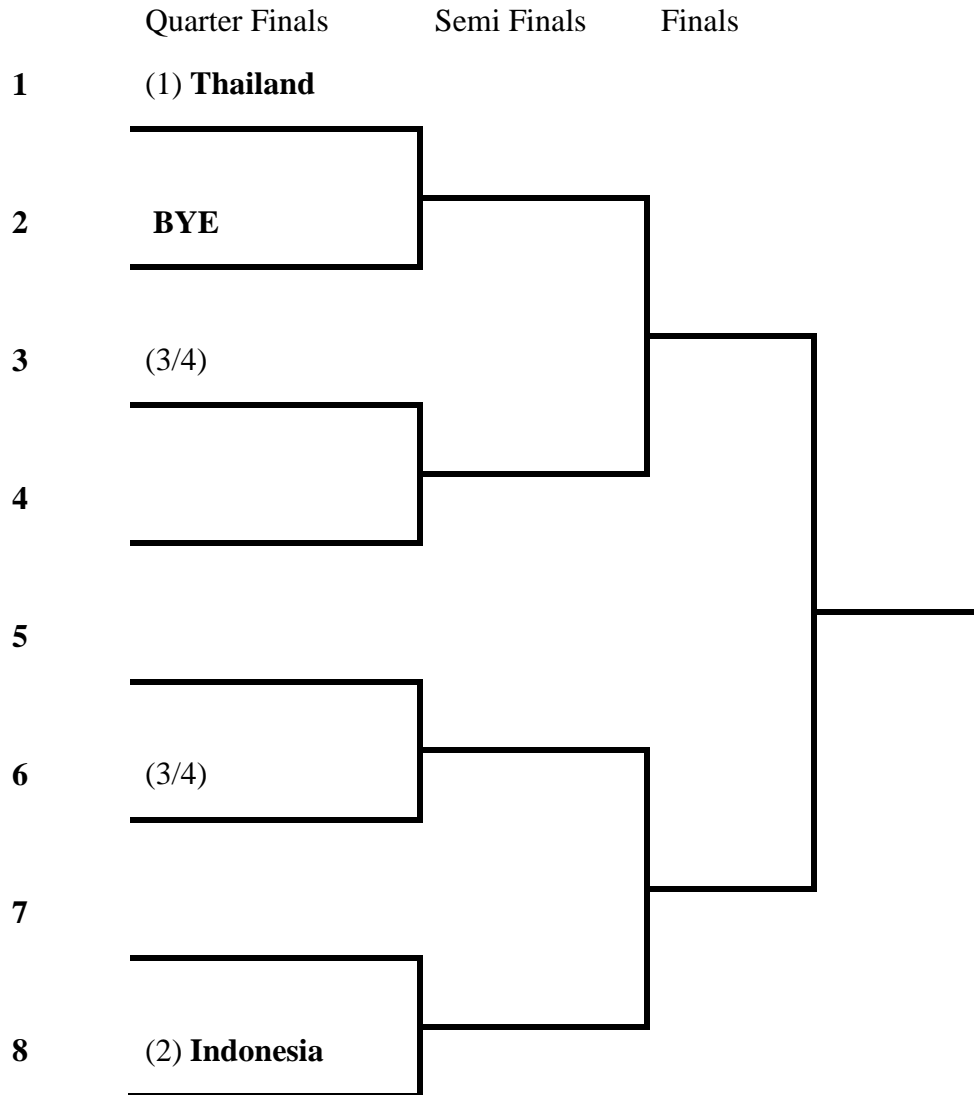

SEA GAMES 2017

Kuala Lumpur, Malaysia

Renaissance Hotel

BADMINTON TEAM EVENTS

DRAWS CEREMONY

DATE: 8th July 2017

**KUALA
LUMPUR
2017**
29TH SEA GAMES
19 - 31 August 2017

Draw Methodology

Women's Team Participating Countries

Ranking Order	Countries	Seed
1	Thailand	1
2	Indonesia	2
3	Malaysia	3
4	Singapore	4
5	Vietnam	
6	Laos	
7	Myanmar	

Based on overall team strength (BWF World Ranking Dated 6th July 2017)

Draws Methodology

1. The Teams will be dealt with as follows:
 - I. Seed 1 and 2 will be place in Position 1 and 8
 - II. Seed 3 and 4 will be drawn into Position 3 and 6
 - III. The remaining teams will be drawn into Position 2, 4, 5, and 7 accordingly.

Women's Team Knock Out Draw

BWF World Ranking Seeding Date : 6th July 2017
Women's Team Event - Seeding Report

* Over all strength of teams will be determined based on the BWF World Ranking List dated 6th July 2017