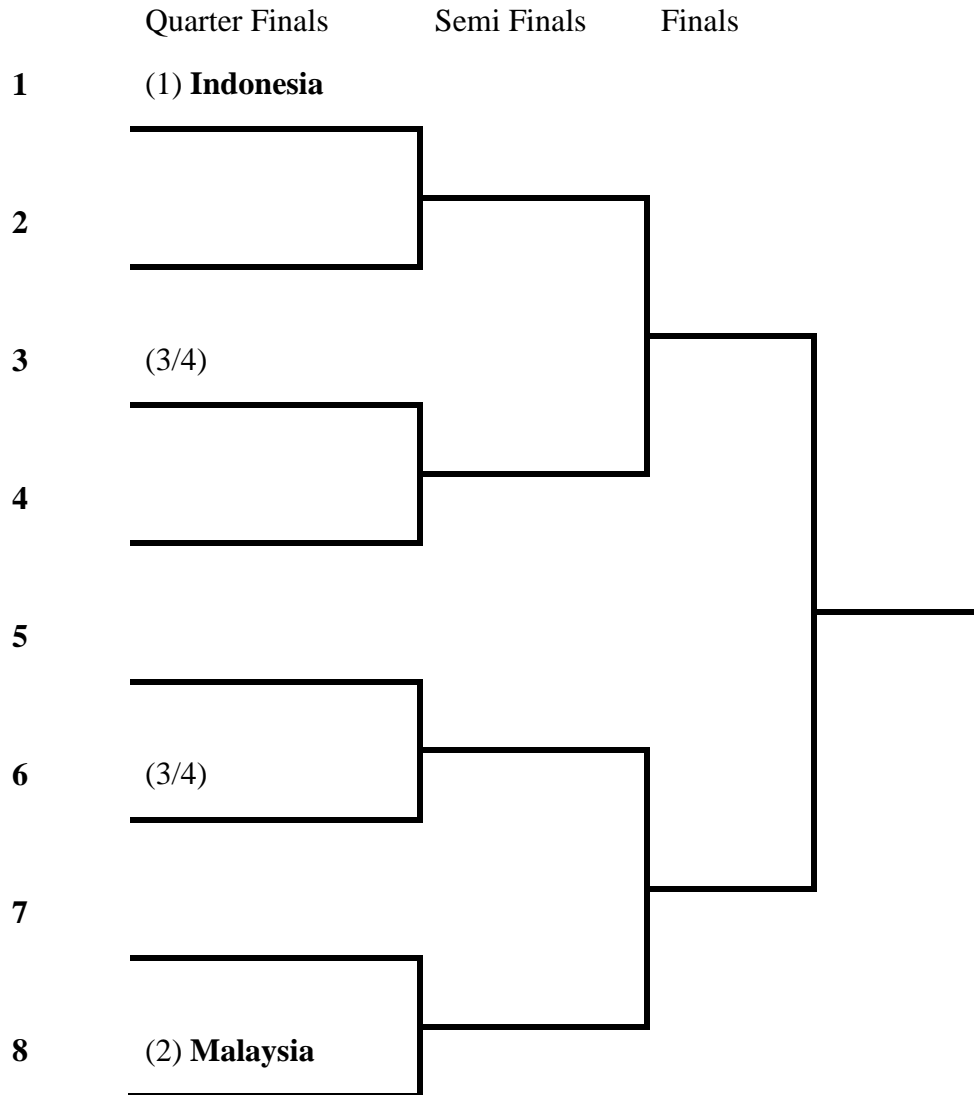

Men's Team Knock Out Draw